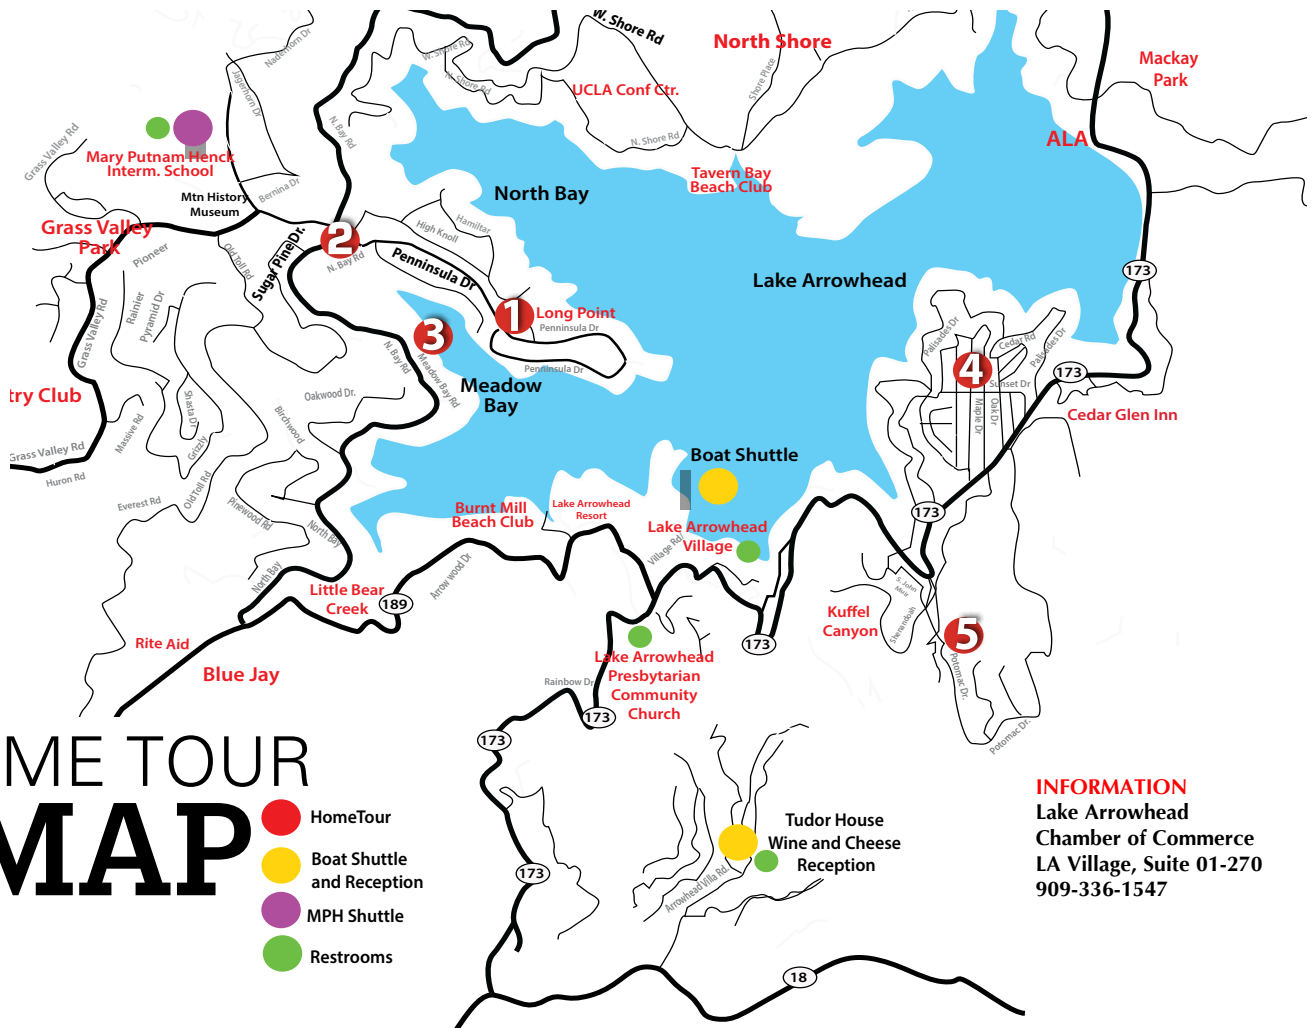

HOME TOUR MAP

- HomeTour
- Boat Shuttle and Reception
- MPH Shuttle
- Restrooms

INFORMATION
Lake Arrowhead
Chamber of Commerce
LA Village, Suite 01-270
909-336-1547

Saturday, September 18, 2021

Important reminder! Follow the AM or PM time on your ticket for the boat shuttle. All other homes can be viewed in any order throughout the day from 9 am to 4:45 pm. Homes promptly close at 5 pm.

1- Boat Shuttles to Lakeside Lodge at Point Hamiltair

- Park at: Lake Arrowhead Presbyterian Church 351 S State Highway 173
- Van Shuttle is provided to Lakeside Docks across from McDonald's at Lake Arrowhead Village, 28200 Hwy 189 to board Boat Shuttle
- Or, park your own car at Lake Arrowhead Village
- Last boat shuttle departs at 4 pm

2- The Nest at Meadow Bay

- Park at: Mary Putnam Henck ("MPH") Intermediate School 730 Rhine Rd, Twin Peaks, CA 92391
- Van shuttle to The Nest at Meadow Bay

3- California Dreamin' at Rainbow Point

- Park at: Mary Putnam Henck ("MPH") Intermediate School 730 Rhine Rd, Twin Peaks, CA 92391
- Van shuttle to Rainbow Point on North Bay Road

4- Vintage Charmer in the Palisades - 247 Maple Drive

- Park at the home, along Maple Drive

5- Stairway to Heaven - 28730 Potomac Drive

- Park at the home along Potomac Drive

Wine & Cheese Reception 12 pm - 5 pm

- Location: **The Tudor House** 800 Arrowhead Villa Road, Lake Arrowhead
- Park your own car at the Tudor House

Restrooms

- Lake Arrowhead Village
- Lake Arrowhead Presbyterian Church
- MPH Shuttle point
- The Tudor House